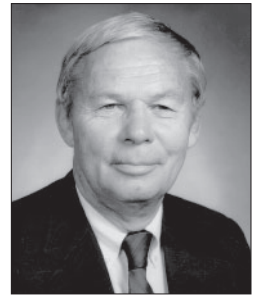

Ever a proponent of growing the game, Breitenbach oversaw the return of Michigan Tech and the addition of Northern Michigan to the league family in 1984, developed a new post-season playoff format and an annual playoff championship held at one site (that would become the WCHA Final Five) for the 1987-88 season, forged a unique inter-locking scheduling agreement with the new Hockey East Association, added St. Cloud State as the league's ninth member in 1990 and Alaska Anchorage as the 10th member in 1993-94. In addition, Breitenbach fashioned numerous playing tours of the WCHA by international teams, and he was a key figure in the

expansion of the NCAA tournament to a 12-team, two-regional tournament format in 1992. During his tenure, league revenues also grew significantly, there was a marked increase in national exposure, and attendance soared to more than 1,000,000 home fans per season. His tenure as the WCHA's guiding force culminated in the league naming its most prestigious honor – the WCHA Distinguished Service Award – in his honor.

In 1993, Breitenbach was honored for his longtime devotion to the sport of college hockey with the prestigious Jim Fullerton Award, presented by the AHCA.

Born June 27, 1924 and a native of Madison, Wis., Breitenbach enjoyed a distinguished career in athletics as a player, coach and administrator. He was a three-sport standout at Madison's Edgewood High School and went on to play college football as a halfback for the University of Wisconsin. In 1942, World War II interrupted his schooling as he served as an instructor-pilot for the United States Army Air Force until 1946.

Breitenbach received his Bachelor's degree in Physical Education from Wisconsin in 1948 and his Master's in 1955, then moved on to a successful tenure as football and track coach and athletic director at Madison LaFollette HS. He then joined the UW Athletic Department in 1973 and eventually served that institution for 15 distinguished years as associate athletic director in charge of sports that included football, hockey and basketball.

In 1987 (until 1997), Breitenbach took on yet another career challenge as Executive Director of the Badger State Games, an Olympic-style sports festival for amateur athletes in Wisconsin. Breitenbach was inducted into the Wisconsin Football Coaches' Hall of Fame and the Madison Sports Hall of Fame in 1980 and then into the University of Wisconsin Athletic Hall of Fame in 2008.

A proud and devoted husband, father, grandfather and great grandfather, Otto was an inspiration to all who knew him, dedicated to promoting and growing amateur athletics at all levels.