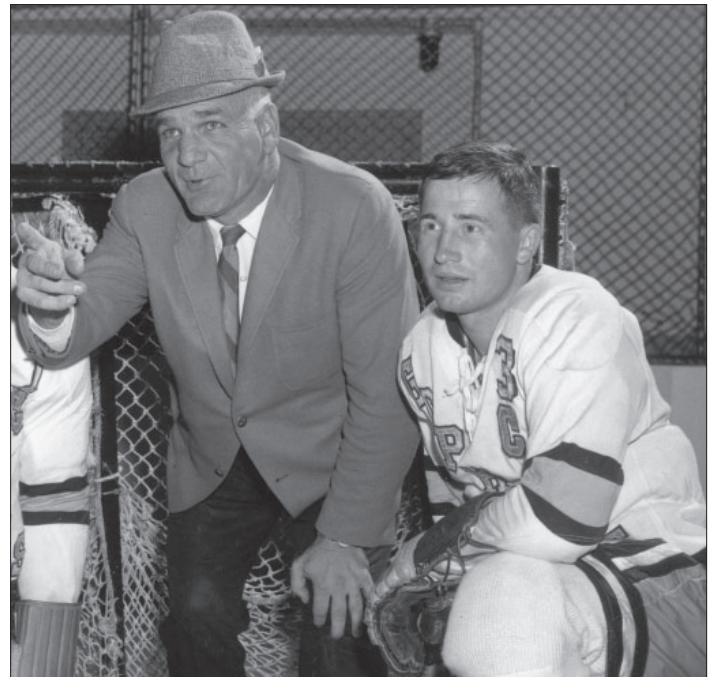

LEONARD MARTI • ATHLETIC DIRECTOR • NORTH DAKOTA

Served as University of North Dakota Athletic Director between 1960 and 1976 ... devoted much of his life to the development of young people in the fields of athletics and physical education in the Midwest ... good friend to the WCHA and it's mission over the years

BOB MARTIN • BROADCASTER • DENVER

Enthusiastic supporter of University of Denver, the WCHA, and college hockey ... longtime play-by-play radio voice of the Pioneers ... handled broadcasts of five NCAA championships won by DU ... president of DU's Pioneer Club ... member of the Colorado Sports Hall of Fame.

JOEL MATURI • ATHLETIC DIRECTOR • WISCONSIN, DENVER, MINNESOTA

Influential contributor to the WCHA and college hockey over three decades ... served on numerous league and NCAA committees ... served as Athletic Director at UM from 2002-12, with broad team successes that resulted in numerous WCHA, Big 10 and NCAA championships ... driving force behind new TCF Bank Stadium for Gopher football ... also served as AD at DU and Miami and Associate AD at UW.

JOHN MARIUCCI (L) AND DOUG WOOG (R)

BRUCE McLEOD • COMMISSIONER • WCHA

Served highly-successful 20-year tenure as WCHA Commissioner from 1994-2014, succeeding Otto Breitenbach ... led league to unprecedented successes, with teams winning eight NCAA titles ... built WCHA Final Five into the premier conference tournament championship ... oversaw development of WCHA.com, This Week in the WCHA weekly radio show, the league's 50th Anniversary Season and 50-year video history, and first league-wide video streaming partnership with America ONE Sports ... influential voice in collegiate hockey and also with Hockey Commissioners' Association ... native of Fort Frances, ON.

OLIVER 'BUTCH' MOUSSEAU • REFEREE • WCHA

Beloved person and figure in the WCHA and the sport of hockey, tragically passed away March 25, 2016 stemming from critical head injuries suffered during a fall to the ice during warmups on March 18, 2016 ... true champion of hockey at all levels, the first Native American to work a game in the NHL and a WCHA on-ice official from 2003-16, he was a consummate professional and a wonderful human being.

BOB OLSON • BROADCASTER • MICHIGAN TECH

Distinguished play-by-play radio voice of the Michigan Tech Huskies for more than 30 seasons ... was the 'dean' of broadcasters in the WCHA when he retired in 2002 and was always one of college hockey's best friends and promoters ... his Houghton (MI) radio station - WMPL - conducted college hockey's oldest and most respected weekly poll for many years.

MARCUS PLANT • FACULTY REPRESENTATIVE • MICHIGAN

Distinguished faculty representative to the Western Collegiate Hockey Association from the University of Michigan ... played an influential and contributing role in the early development and growth of the conference.

BOB REID • PUBLICITY & STATISTICS • WCHA

Contributed nearly a quarter century of service to the league, beginning with the original WIHL (Western Intercollegiate Hockey League) in 1953 ... handled publicity and coordinated statistical and informational aspects of the league between 1953 and 1974.

FRANK REMINGTON • FACULTY REPRESENTATIVE • WISCONSIN

Renowned Professor of Law at University of Wisconsin who also served as the school's faculty representative to the WCHA in the 1960s, 1970s and 1980s ... was a strong supporter of, and respected voice for, collegiate ice hockey and collegiate athletics overall.