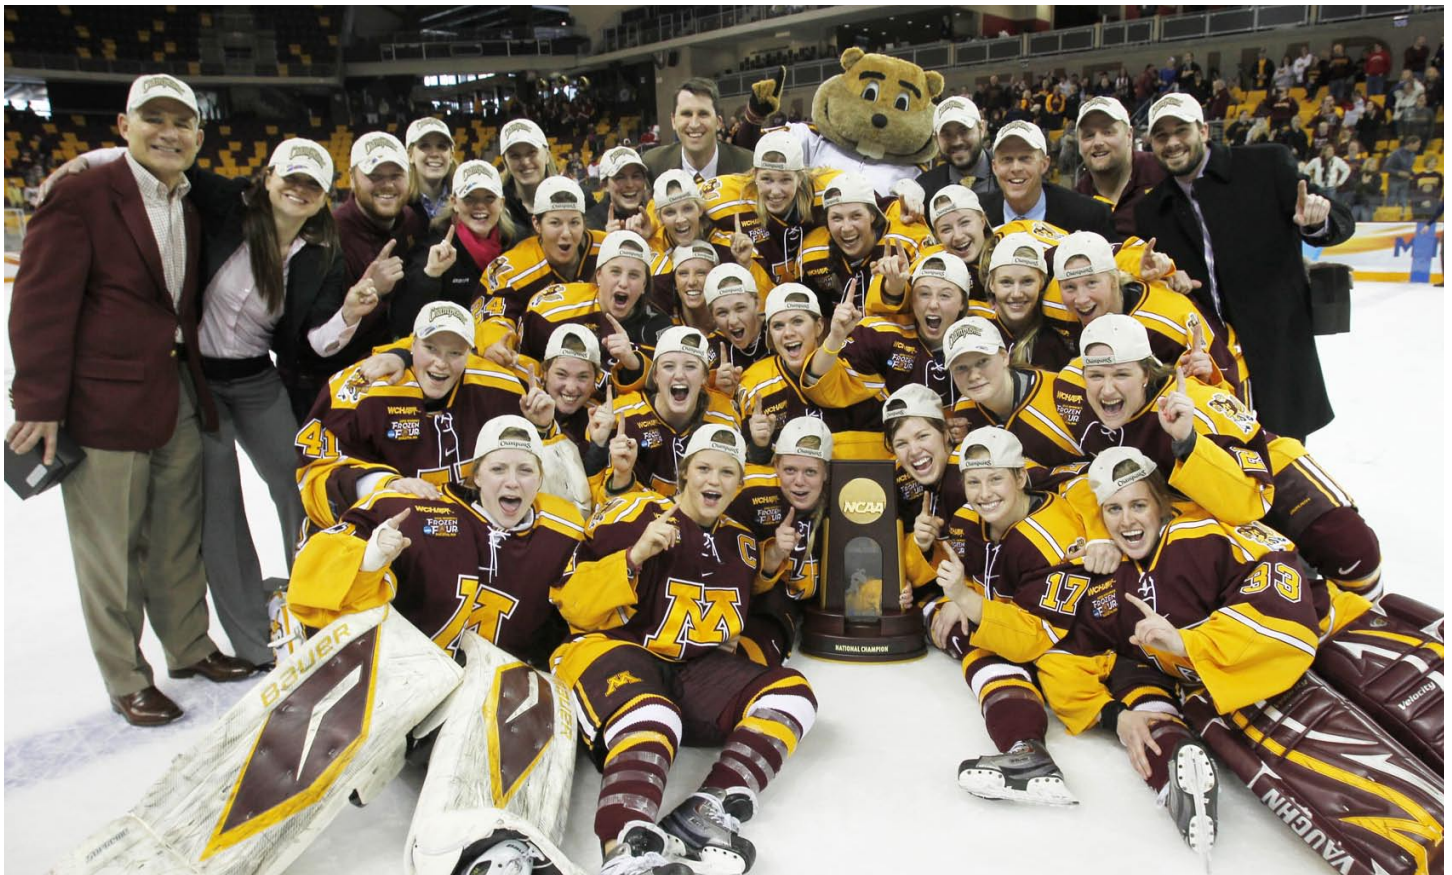

The Western Collegiate Hockey Association women's season for 2012-13 begins this weekend with a bang. It may be September, but there will be two regular season games, two non-conference series and two exhibition games Friday and Saturday.

The 112-game conference slate, comprised of 28 games per each of the WCHA's eight-member teams (four games – two home and two away – vs each of other seven members), gets underway Sept. 28-29 when Minnesota State welcomes two-time defending league champion Wisconsin to All Seasons Arena in Mankato.

Two other league teams will host non-conference series with Ohio State taking on Lindenwood University at the OSU Ice Rink in Columbus and Minnesota engaging Colgate University at Ridder Arena in Minneapolis.

In exhibition play, Minnesota Duluth will skate against the Minnesota Whitecaps on both Friday and Saturday at AMSOIL Arena in Duluth.

On the second weekend of the new season, Friday, Oct. 5 and Saturday, Oct. 6, five more WCHA-member teams will launch their league campaigns as defending national champion Minnesota hosts St. Cloud State, Minnesota Duluth entertains Ohio State and North Dakota welcomes Minnesota State. Bemidji State's first WCHA series this fall will come on Oct. 12-13 when the Beavers host St. Cloud State. The Beavers open their non-conference season Oct. 5-6 at Providence College.

In Madison this season, the Wisconsin Badgers will call LaBahn

Minnesota Golden Gophers • 2012 NCAA Women's Frozen Four, WCHA Playoff Champions